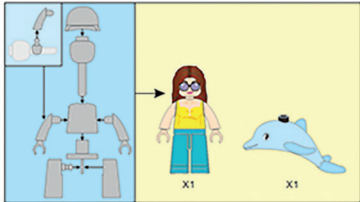

70 pcs 6+ M38 - B0600A

COLOUR				

2

3

4

5

6

7

8

1

2

3

4