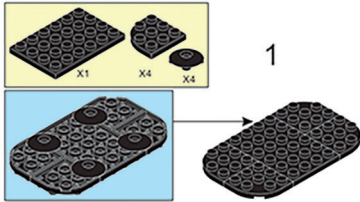

70 pcs 6+ M38 - B0600A

COLOUR				

2

3

4

5

6

7

8

1

2

3

4